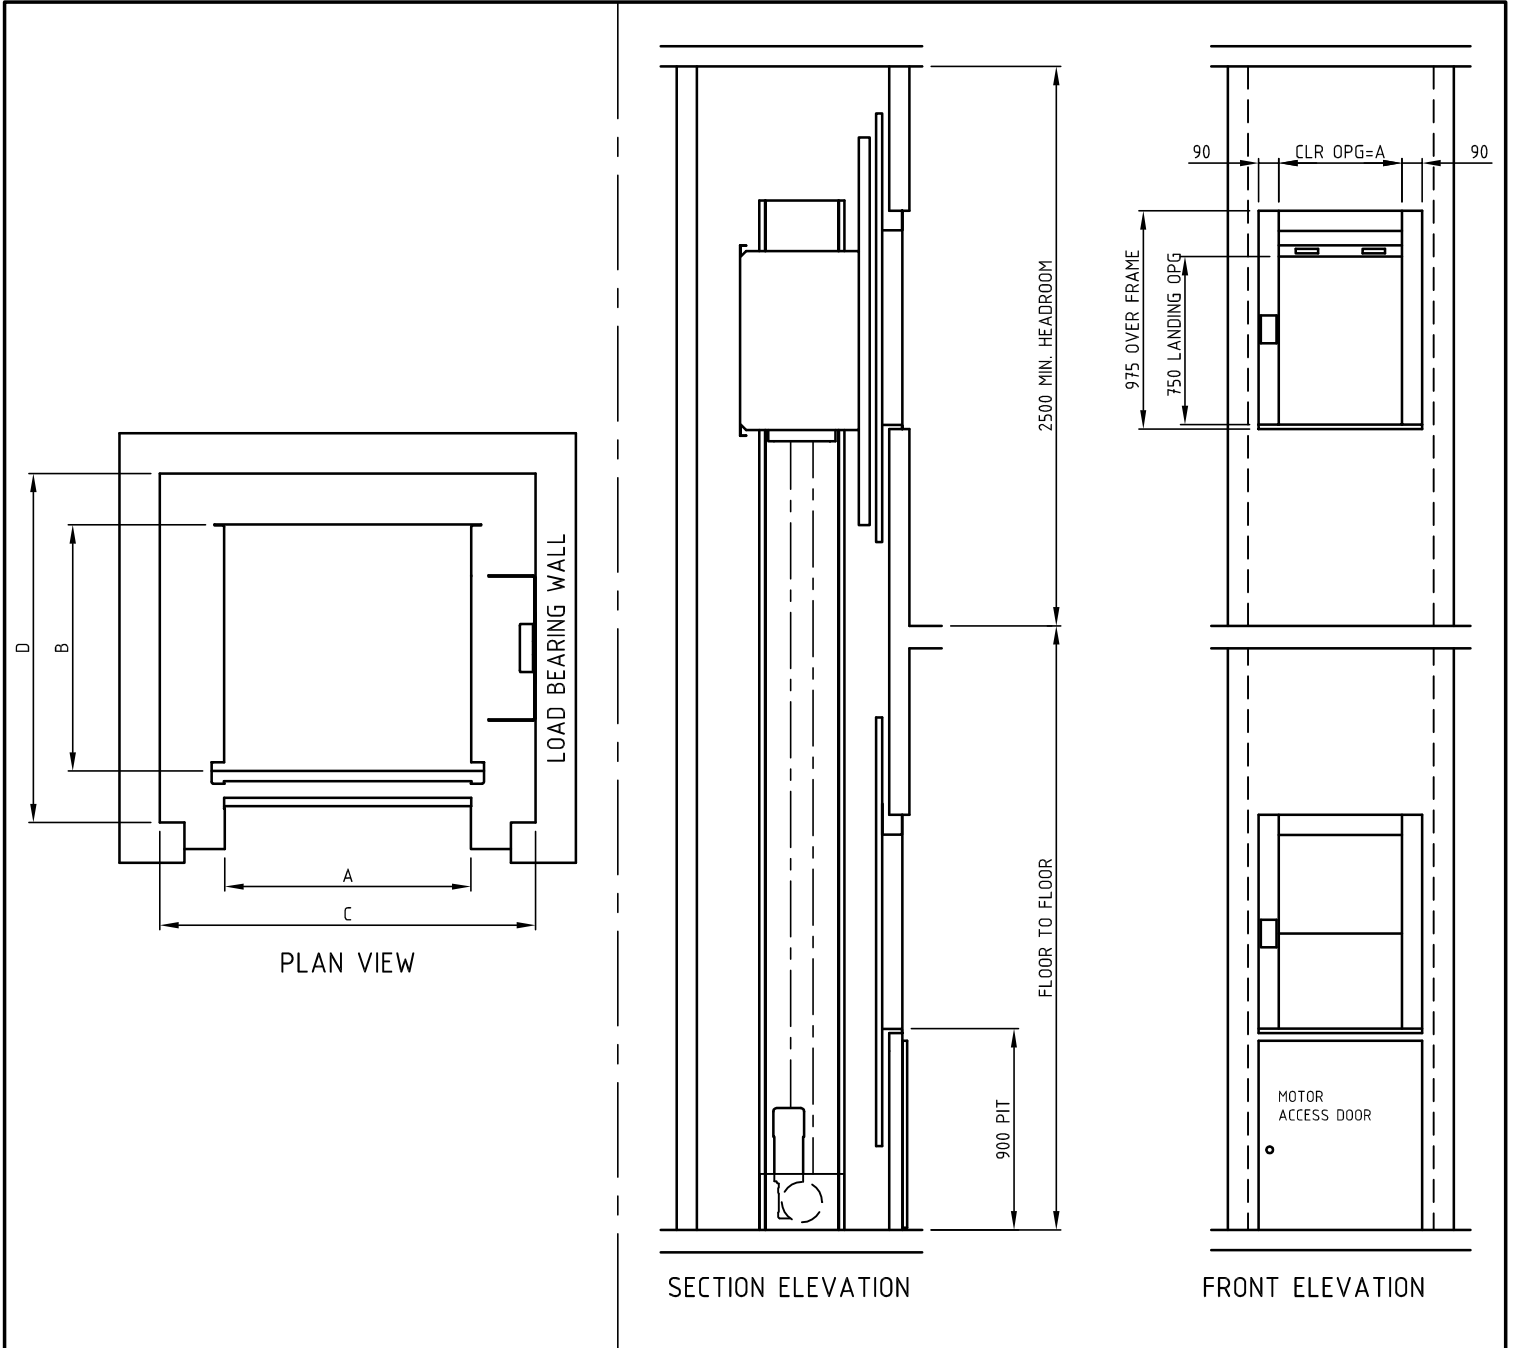

CD50/100 chain drive dumbwaiter general arrangement

DIMENSIONS WITHOUT TOWER

MODEL	LOAD	LIFT CAR SIZE		CLEAR LIFT SHAFT	
		A	B	C	D
CD50	50 Kg	550	550	840	780
CD100	100 Kg	750	750	1040	980

DIMENSIONS WITH TOWER

MODEL	LOAD	LIFT CAR SIZE		CLEAR LIFT SHAFT	
		A	B	C	D
CD50	50 Kg	550	550	940	820
CD100	100 Kg	750	750	1140	1020