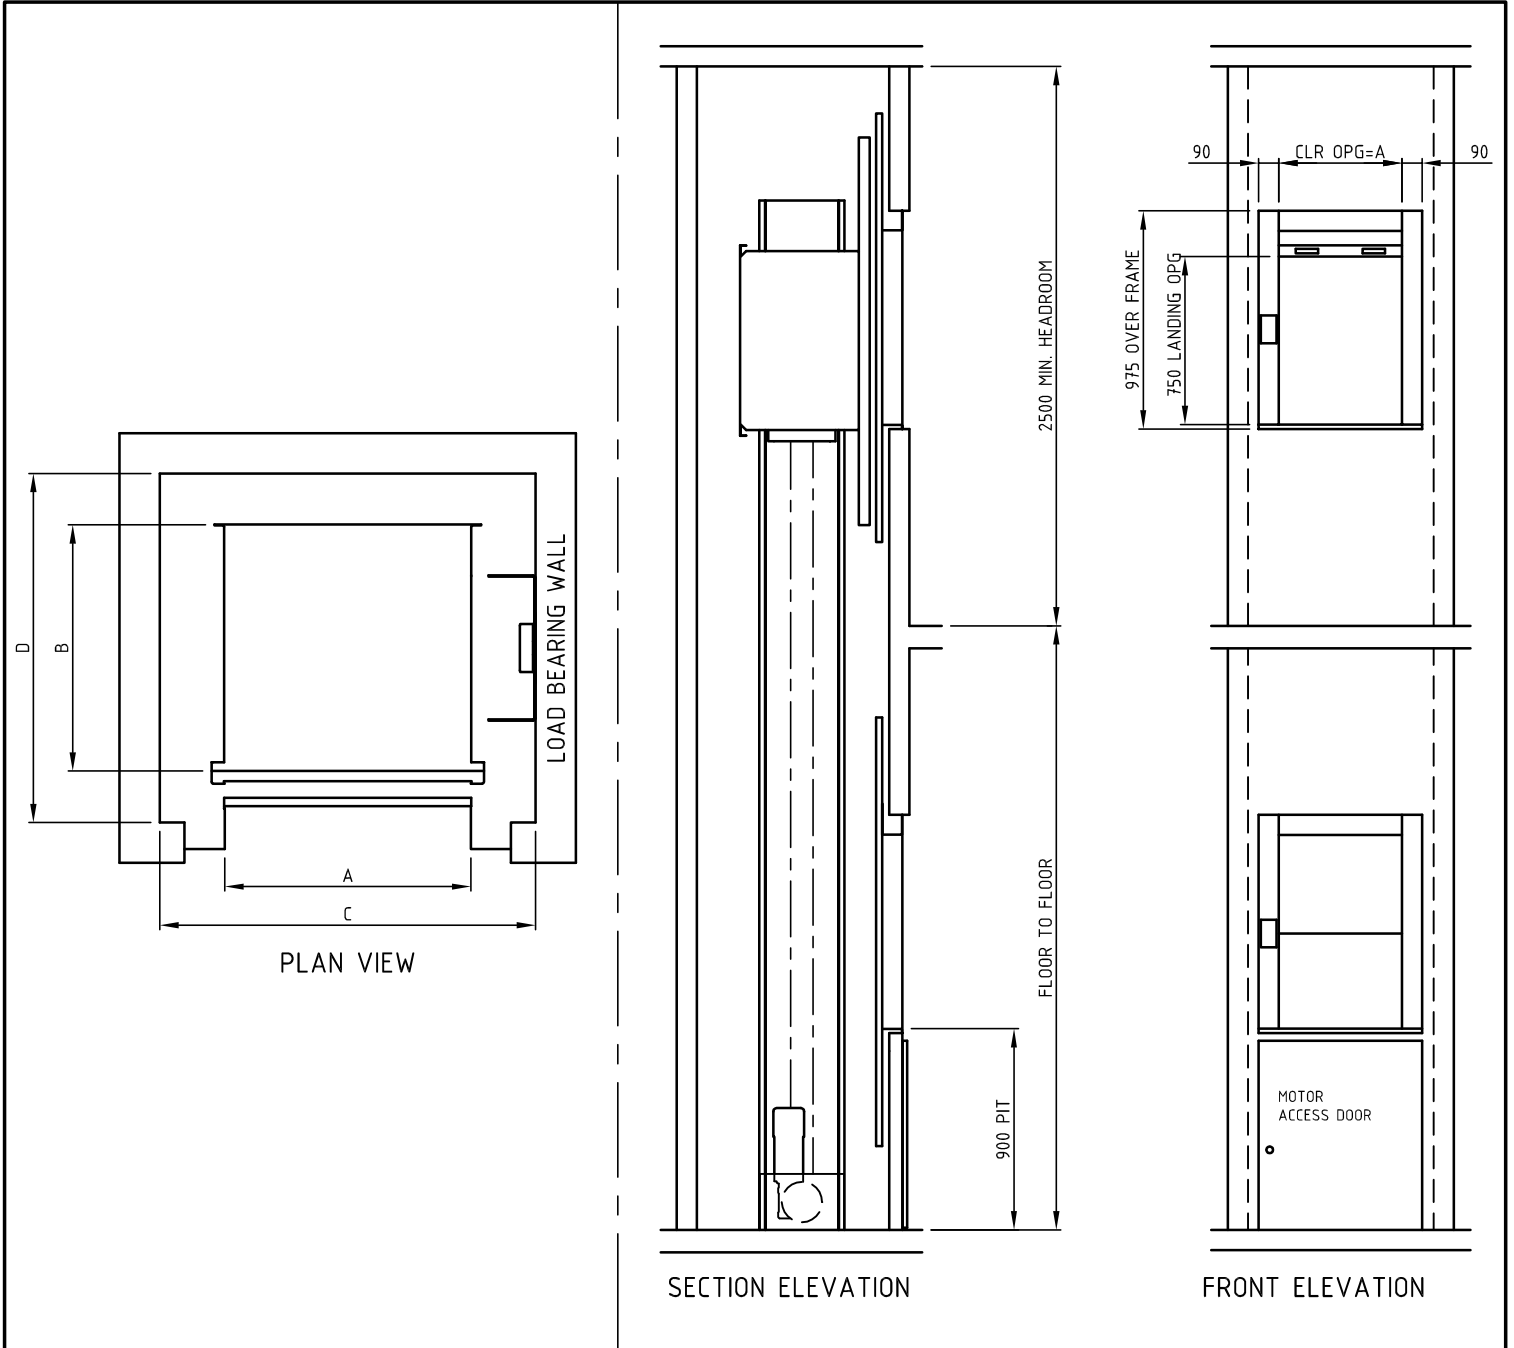

## CD50/100 chain drive dumbwaiter general arrangement

### DIMENSIONS WITHOUT TOWER

MODEL	LOAD	LIFT CAR SIZE		CLEAR LIFT SHAFT	
		A	B	C	D
CD50	50 Kg	550	550	840	780
CD100	100 Kg	750	750	1040	980

### DIMENSIONS WITH TOWER

MODEL	LOAD	LIFT CAR SIZE		CLEAR LIFT SHAFT	
		A	B	C	D
CD50	50 Kg	550	550	940	820
CD100	100 Kg	750	750	1140	1020