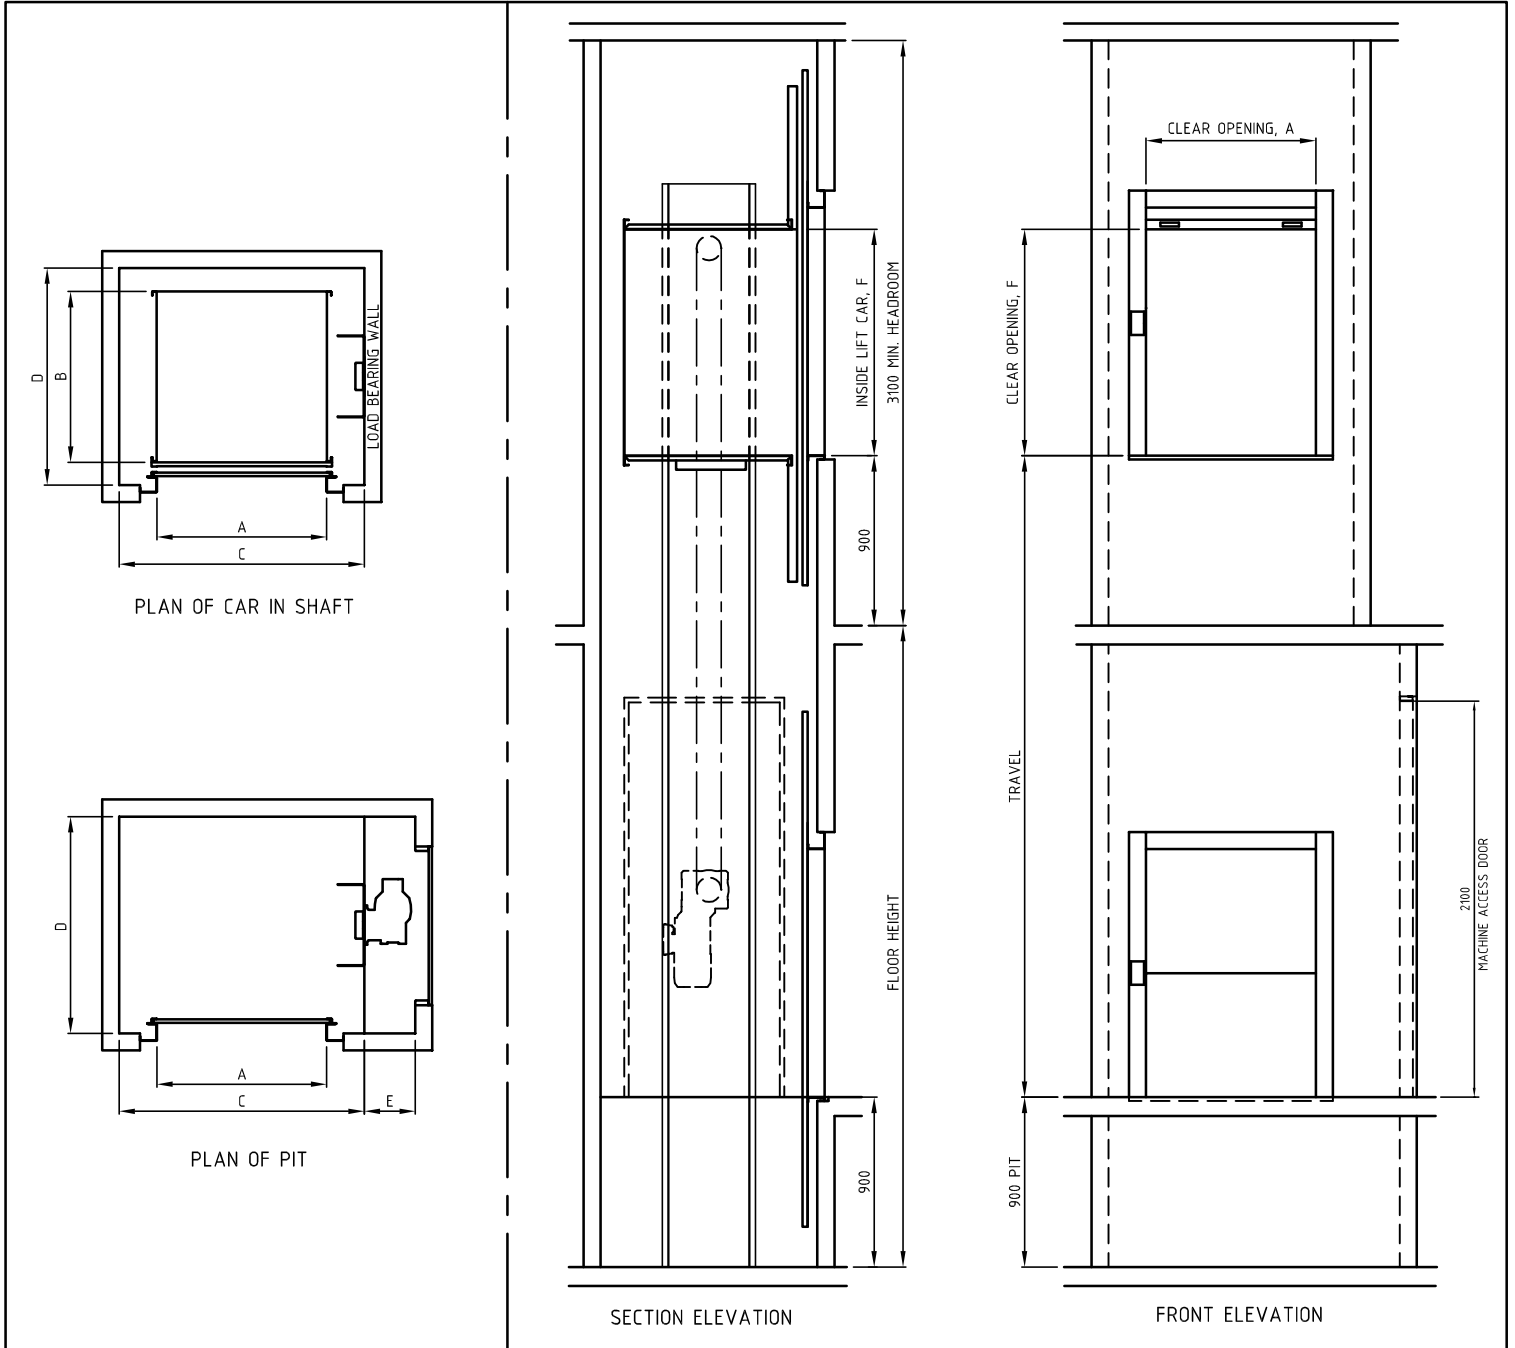

CD150/CD250 chain drive dumbwaiter typical general arrangement

DIMENSIONS WITHOUT TOWER

MODEL	LOAD	LIFT CAR SIZE			CLEAR LIFT SHAFT			DOOR
		A	B	C	D	E	F	
CD150	150 Kg	800	800	1090	1030	250	1100	
CD250	250 Kg	900	900	1260	1130	270	1200	

DIMENSIONS WITH TOWER

MODEL	LOAD	LIFT CAR SIZE			CLEAR LIFT SHAFT			DOOR
		A	B	C	D	E	F	
CD150	150 Kg	800	800	1190	1070	250	1100	
CD250	250 Kg	900	900	1360	1170	270	1200	